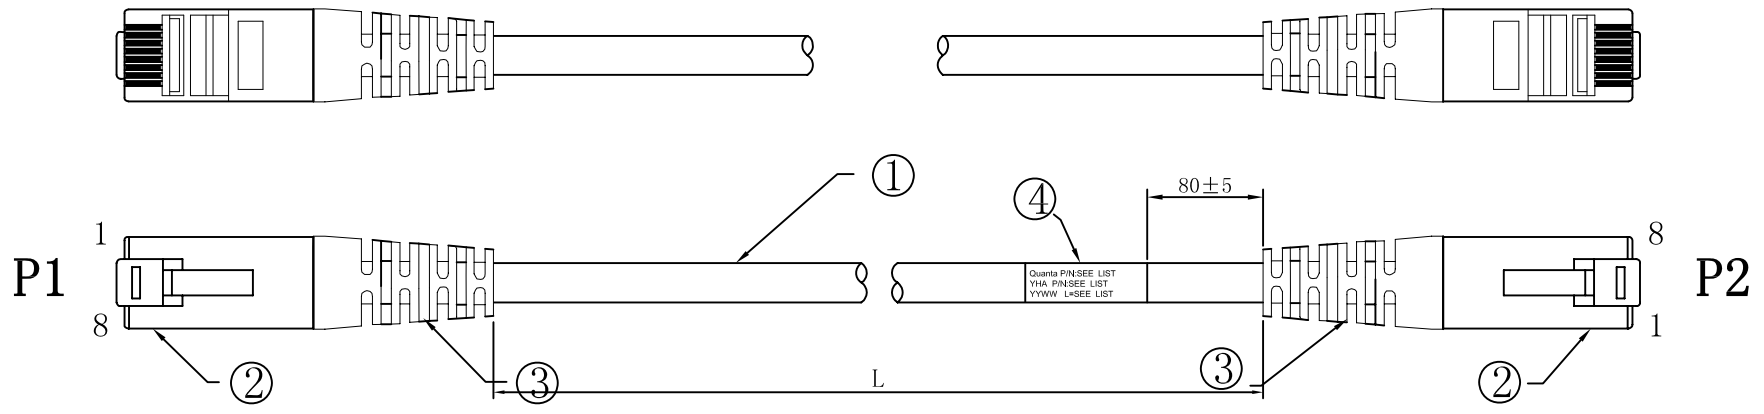

RoHs

REVISIONS				
SYM	ECN No.	DESCRIPTION	DATE	APPROVED
A1		NEW	2015/09/15	SFY

外模: CZT-0150

Pin out:

P1	1	2	3	4	5	6	7	8
P2	1	2	3	4	5	6	7	8
Color	Orange/White	Orange	Green/White	Blue	Blue/White	Green	Brown/White	Brown

ITEM	TITLE	DESCRIPTION	COLOR	Q'TY
4	LABLE	LABLE L40*W40mm PET MARK:"Quanta P/N:....."		AR
3	PVC	PVC PANTONE 354C	GREEN	AR
2	CONN	RJ45 8P8C PLUG G/F CZT:A113-88GF-A005		2PCS
1	WIRE	CAT.5E CLASS D UTP 24AWG(BC)*4P OD:5.6mm PANTONE 354C	GREEN	1PCS

TOLERANCE UNIT(mm)	APPROVALS	DATE	CZT 苏州意华通讯接插件有限公司 SUZHOU YIHUA COMMUNICATED CONNECTOR CO.,LTD.			
X. ±0.30	DRAWN		TITLE 8P8C PLUG TO 8P8C PLUG CABLE			
X.X ±0.25	CHECKED					
X.XX ±0.15	APPROVED					
X.XXX ±0.08			SCALE : N.A.	PART NO.	DRAWING NO.	REV.
ANGULAR ±2°			SHEET : 1 OF 2		C1305210282	
UNLESS OTHERWISE SPECIFIED		UNIT MM	CUSTOMER CODE	CUSTOMER PART NO.		A1