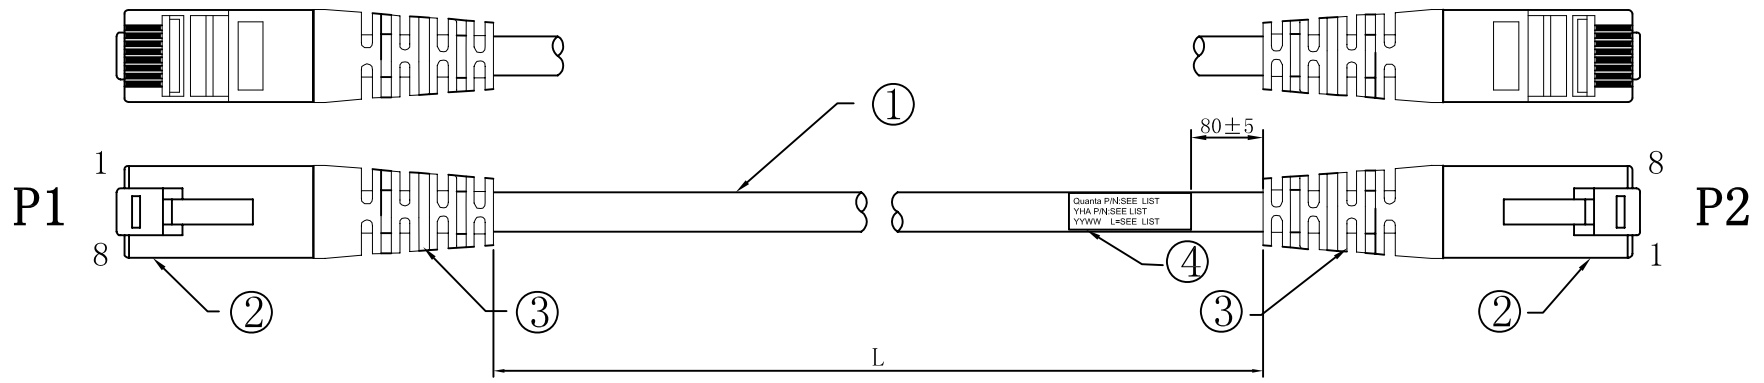

RoHs

REVISIONS				
SYM	ECN No.	DESCRIPTION	DATE	APPROVED

外模: CZT-0150

Pin out:

P1	1	2	3	4	5	6	7	8
P2	1	2	3	4	5	6	7	8
Color	Orange/White	Orange	Green/White	Blue	Blue/White	Green	Brown/White	Brown

<table border="1"> <tr> <th>TOLERANCE UNIT(mm)</th> <th>APPROVALS</th> <th>DATE</th> </tr> <tr> <td>X. ±0.30</td> <td>DRAWN</td> <td></td> </tr> <tr> <td>X.X ±0.25</td> <td>CHECKED</td> <td></td> </tr> <tr> <td>X.XX ±0.15</td> <td>APPROVED</td> <td></td> </tr> <tr> <td>X.XXX ±0.08</td> <td></td> <td></td> </tr> <tr> <td>ANGULAR ±2°</td> <td></td> <td></td> </tr> </table>				TOLERANCE UNIT(mm)	APPROVALS	DATE	X. ±0.30	DRAWN		X.X ±0.25	CHECKED		X.XX ±0.15	APPROVED		X.XXX ±0.08			ANGULAR ±2°			<p>CZT 苏州意华通讯接插件有限公司 SUZHOU YIHUA COMMUNICATED CONNECTOR CO.,LTD.</p> <p>TITLE 8P8C PLUG TO 8P8C PLUG CABLE</p>			
TOLERANCE UNIT(mm)	APPROVALS	DATE																							
X. ±0.30	DRAWN																								
X.X ±0.25	CHECKED																								
X.XX ±0.15	APPROVED																								
X.XXX ±0.08																									
ANGULAR ±2°																									
4	LABLE	LABLE L40*W40 PE MARK:"Quanta P/N:....."	AR		SCALE : N.A.	PART NO.	DRAWING NO.	REV.																	
3	PVC	PVC PANTONE 127C	YELLOW	AR	SHEET : 1 OF 2		C1305210277																		
2	CONN	RJ45 8P8C PLUG G/F CZT:A113-88GF-A005		2PCS	CUSTOMER CODE	CUSTOMER PART NO.		A2																	
1	WIRE	CAT.6 CLASS E UTP 24AWG(BC)*4P OD:6.0mm PANTONE 127C	YELLOW	1PCS																					
ITEM	TITLE	DESCRIPTION	COLOR	Q'TY																					